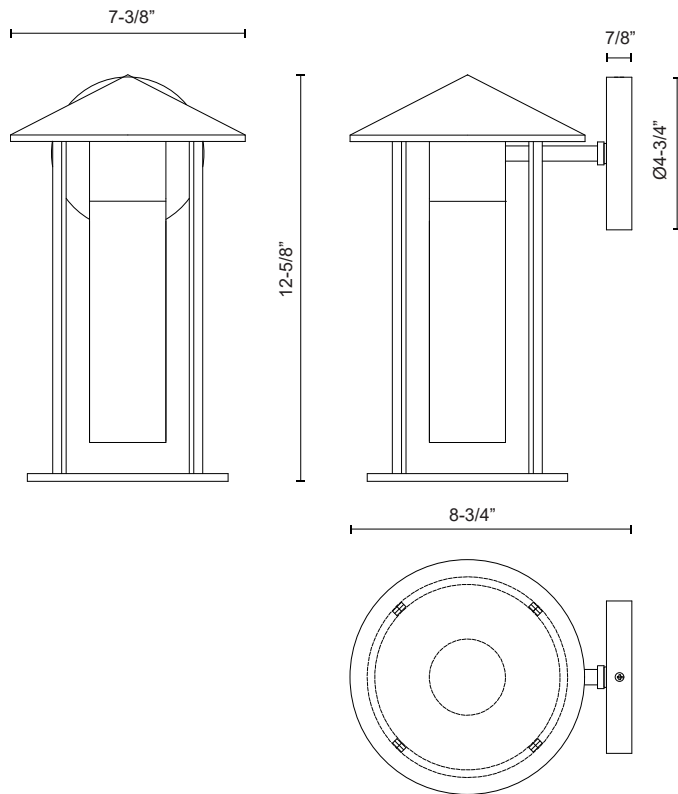

alora mood

P. 1.855.855.8926

CANADA: 19054 28TH Avenue Surrey - BC V3Z 6M3

USA: 3035 E. Lone Mountain Rd - Las Vegas, NV, 89081

TENKO EW526312

| | |
|------------------------|------------------------------|
| FIXTURE DIMENSIONS | W7-3/8" x H12-5/8" x E8-3/4" |
| HEIGHT FROM CENTER | 10-1/4" |
| EXTENSION | 8-3/4" |
| LAMP TYPE | E26 |
| MAX WATTAGE | 60W |
| BULB QTY | 1 |
| BULBS INCLUDED | No |
| VOLTAGE | 120V |
| GLASS DETAILS | Glossy Opal Glass |
| MATERIAL | Aluminum + Glass |
| ILLUMINATION DIRECTION | Omni-directional |
| INSTALL OPTIONS | Wall Mount, Down Only |
| LOCATION | Wet |
| CANOPY DIMENSIONS | D4-3/4" x E7/8" |
| PAINT FINISH | BK02; BZ02; |

[D - Diameter, L - Length, W - Width, H - Height, E - Extension]

AVAILABLE FINISHES:

EW526312BKGO
Black/Glossy Opal
Glass

EW526312BZGO
Bronze/Glossy
Opal Glass

*For complete warranty terms, please visit: www.aloralighting.com/warranty